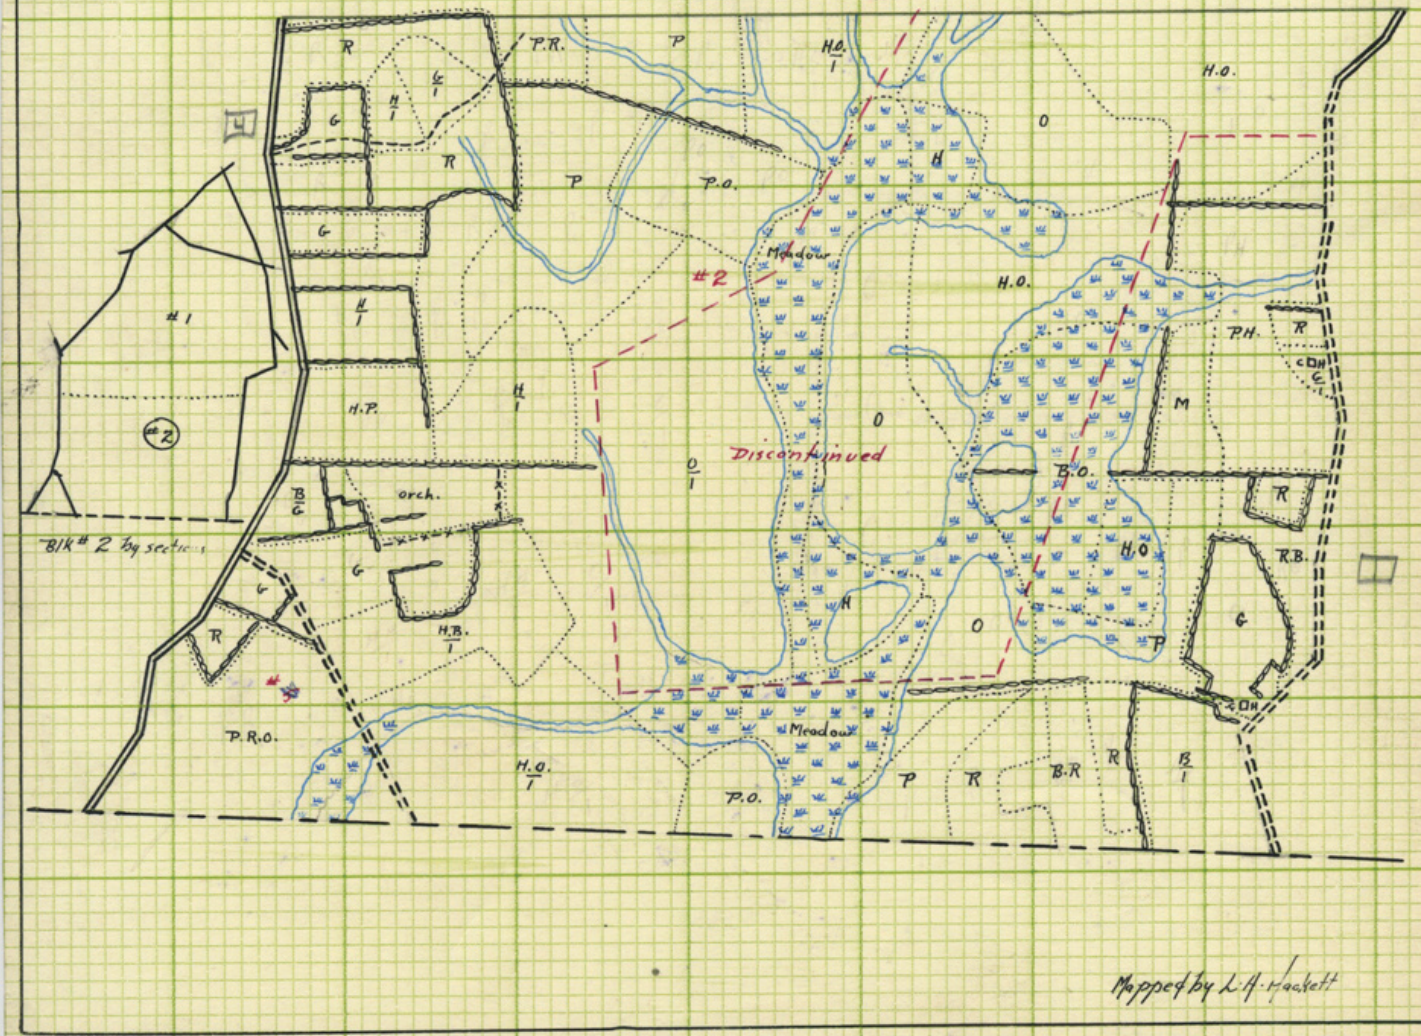

White Pine Blister Rust Control Jaffrey N.H. Block 2

Scale 6" = 1/4 mile
Feb. 1949

2 Cont

Block 2
South

Date: February 1949
Mapped by: L.A. Hackett