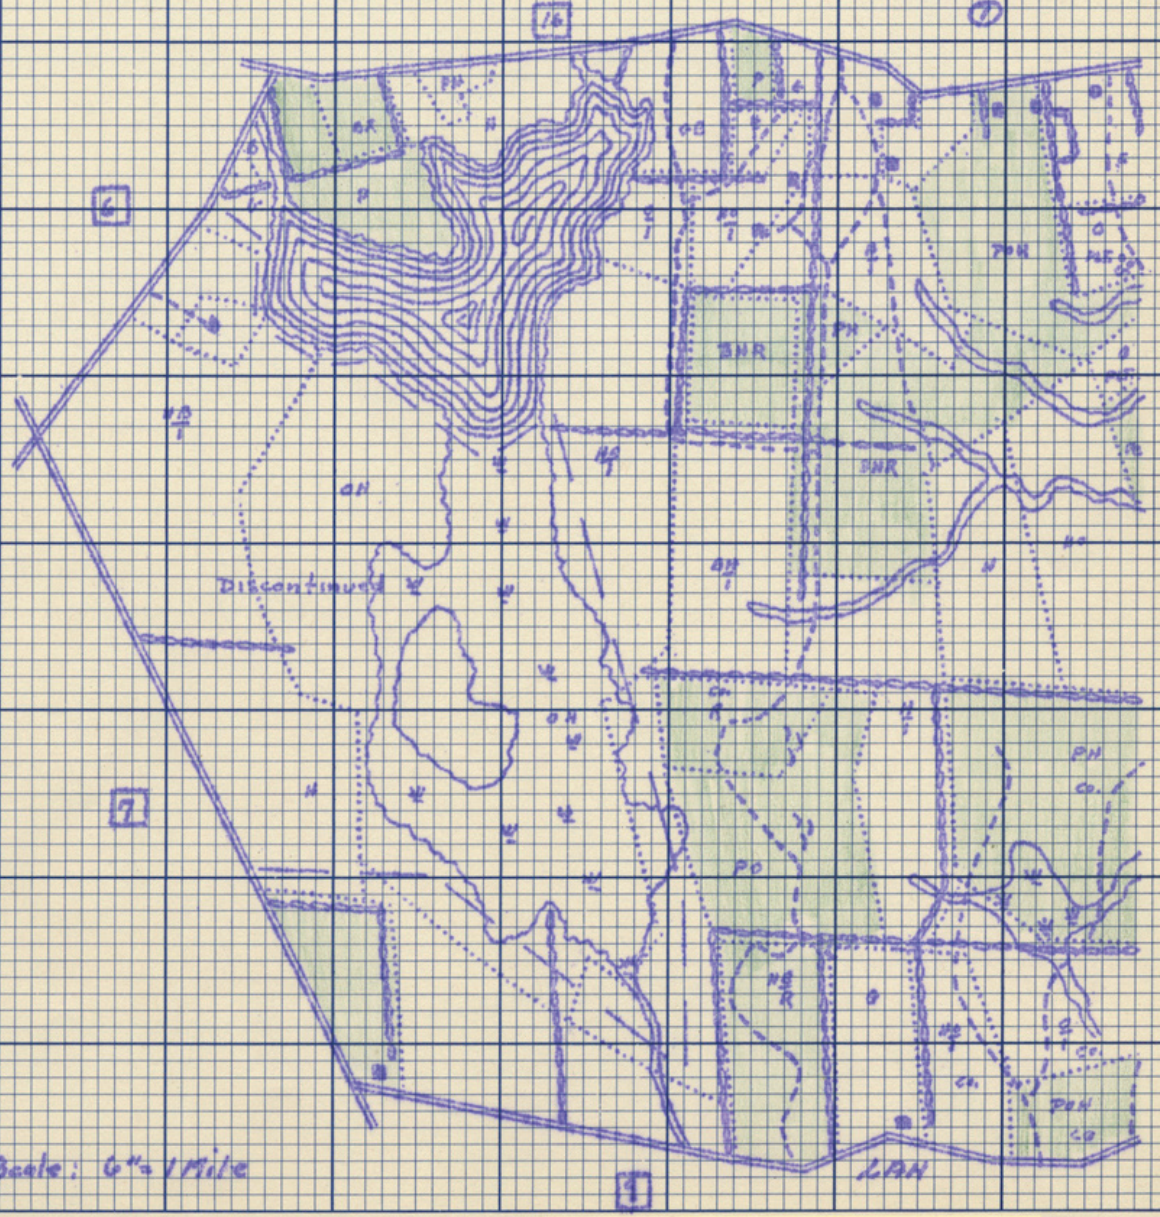

White Pine Blister Rust Control
Jeffrey NH
Block 8
1957

Block - 8
Acres - 1320
Pine - 650
Disc. - 206

36-5-
Three Parts
①

Scale: 6" = 1 Mile

Block 8
West

Date: 1957
Mapped by: LAH (L.A. Hackett)