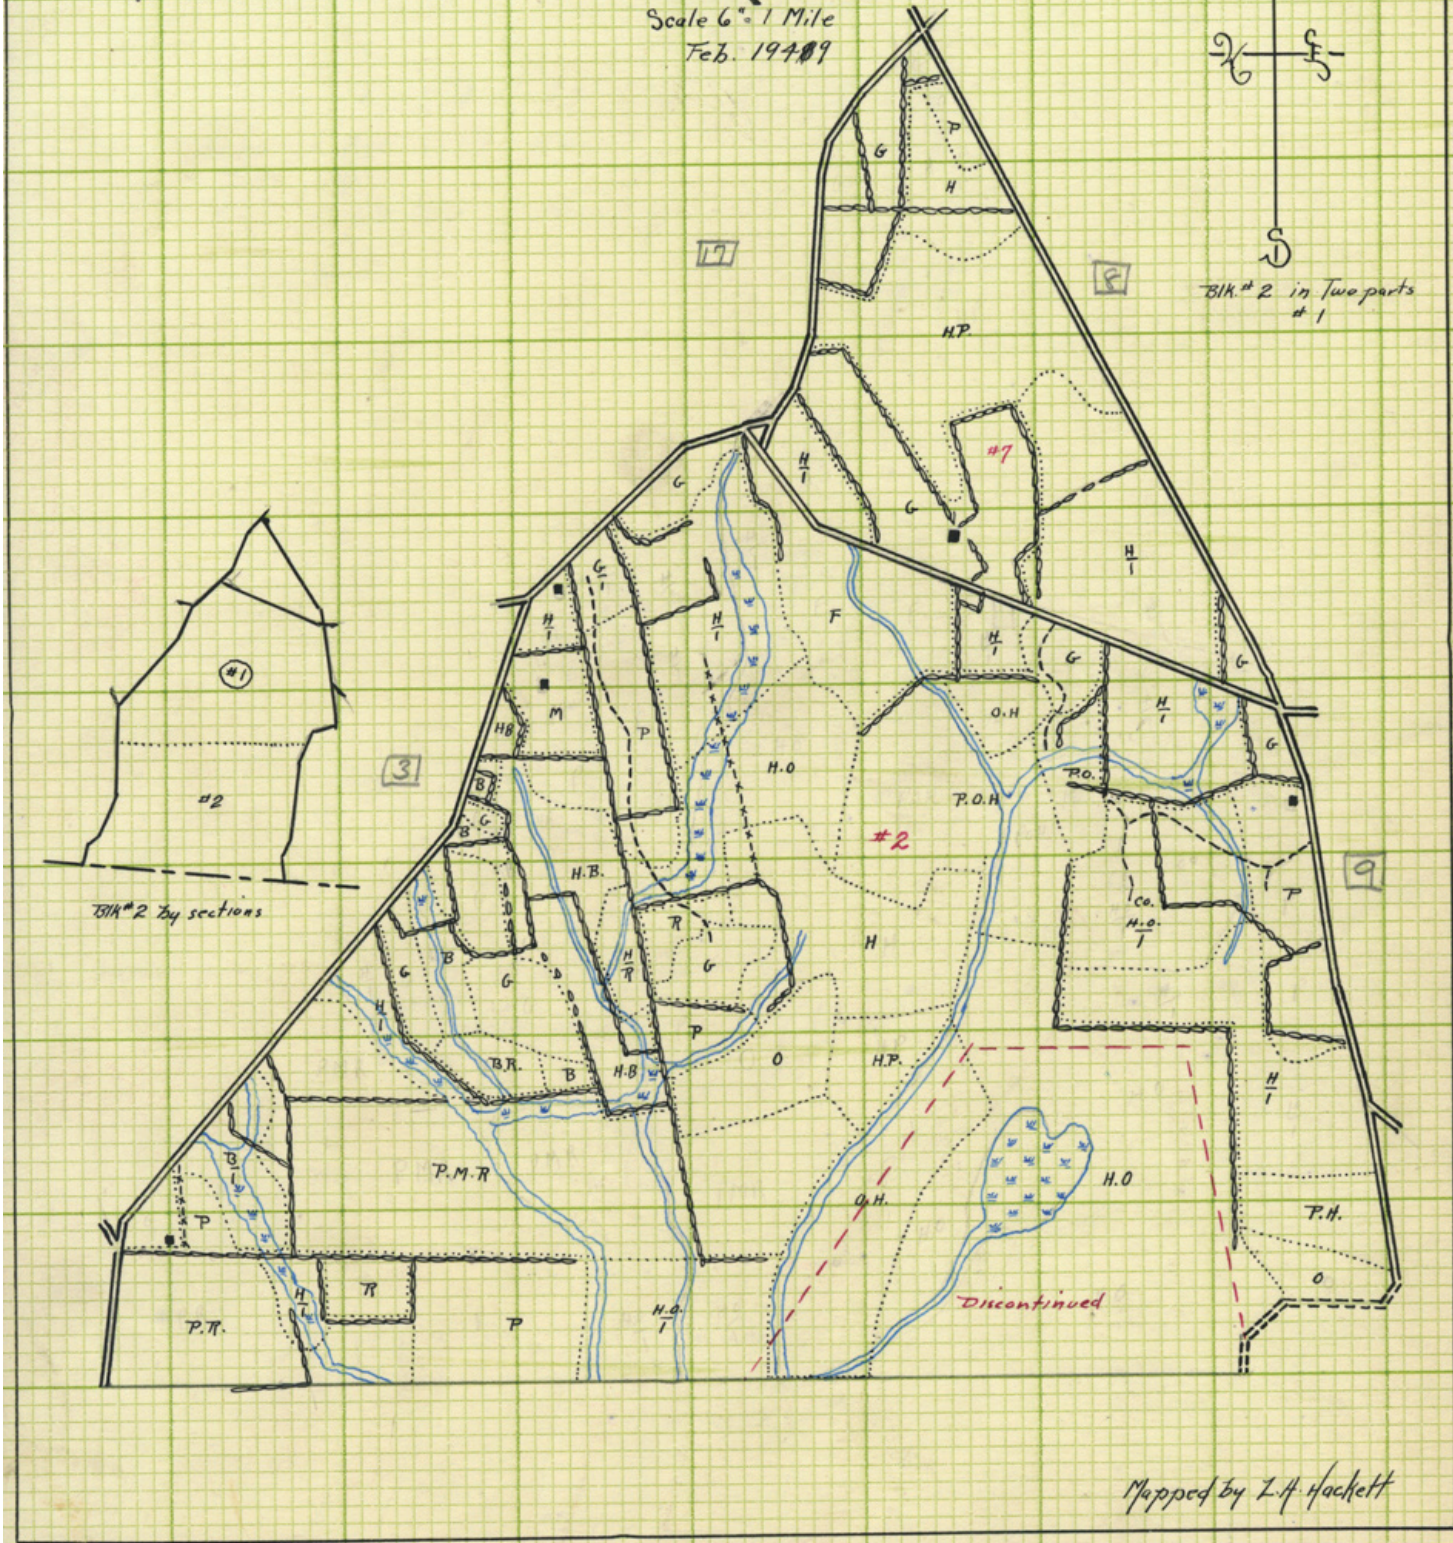

White Pine Blister Rust Control Jaffrey NH. Block 2-7

Scale 6" = 1 Mile
Feb. 1949

**Blocks 2
North & 7**

Date: February 1949
Mapped by: L.A. Hackett